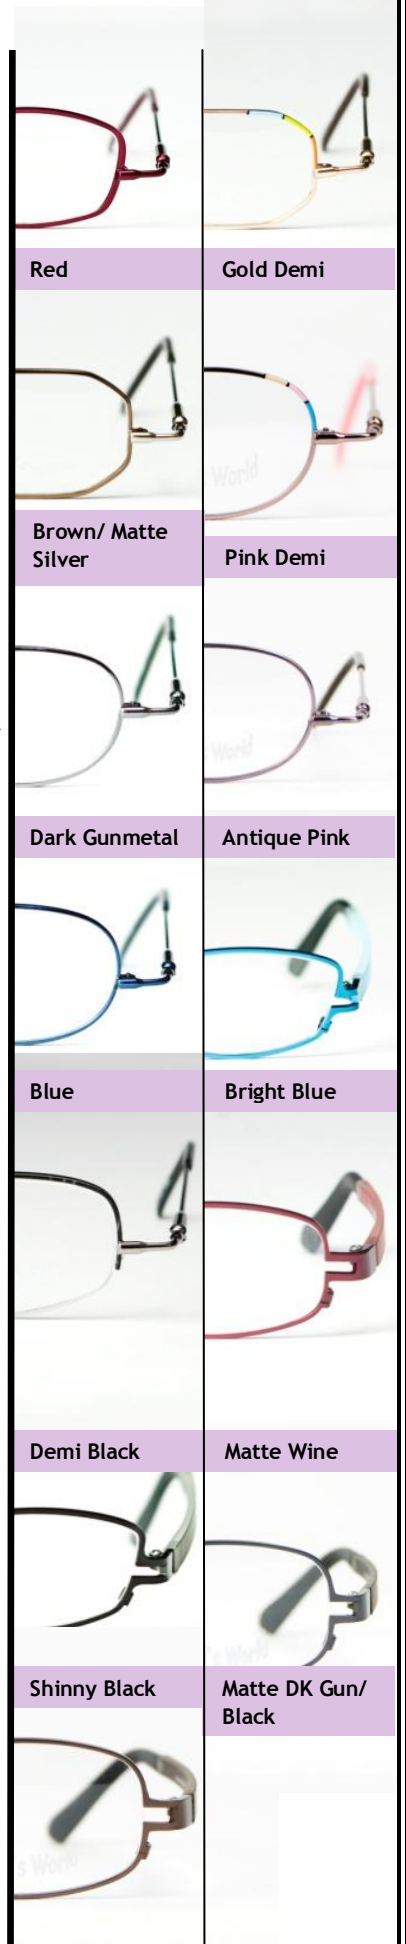

### Colors

**Model 7**

Eye	Temple	Bridge
42	120	16
45	120	16

Brown, Navy, Purple, Red

**Model 8**

Eye	Temple	Bridge
43	120	16
46	125	18

Brown, Navy, Matte Silver Orange, Brown/Matte Silver, Gold/Demi

**Model 9**

Eye	Temple	Bridge
38	110	16
40	110	16
43	120	16

Wine, Pink/Demi, Dark Green, Dark Gunmetal

Eye	Temple	Bridge
46	125	18
48	125	18

Antique Pink, Blue, Brown/Matte Silver

**Model 10**

Eye	Temple	Bridge
43	120	16
46	125	18
48	125	18

Wine, Light Blue, Brown, Demi/Black

**Model 11-** 110 Temples available

Eye	Temple	Bridge
38	110	16

Matte Wine, Bright Blue, Shiny Black, MD Brown

Eye	Temple	Bridge
40	120	16
43	120	16

Matte Wine, Bright Blue, Shiny Black

**Model 12-**

Eye	Temple	Bridge
46	120	18
48	125	18

Matte Dk Gun/Black, Matte MD Brown/Dk Brown, Matte Wine

**To purchase Erin's World Frames please email or call our office today!**