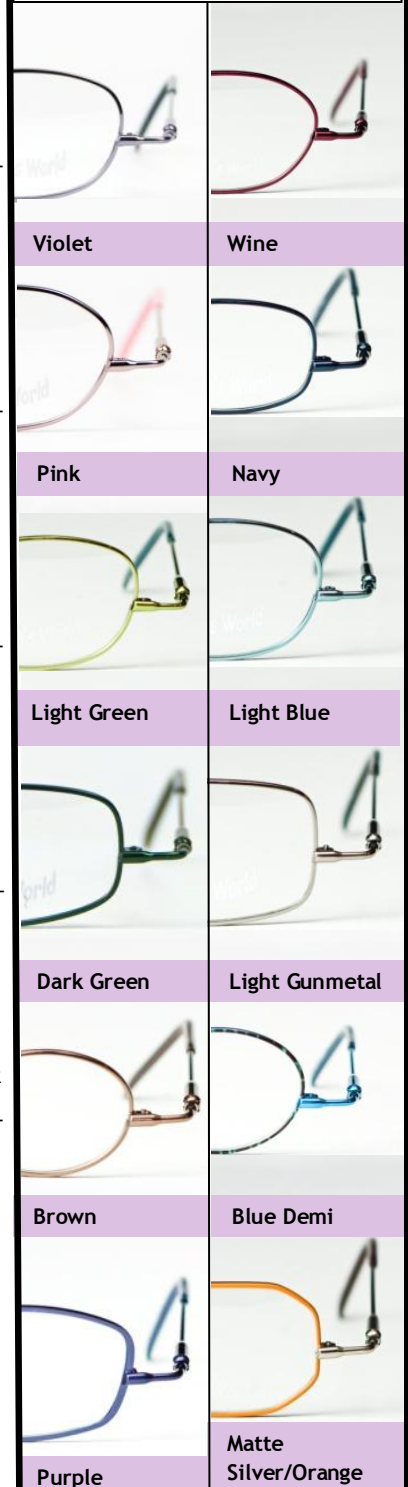

### Model 5

Eye	Temple	Bridge
48	125	18
51	125	18

Gunmetal, Dark Green, Gun-Demi/Black

### Model 6

Eye	Temple	Bridge
33	110	15

Brown, Pink size 33 only

Eye	Temple	Bridge
35	105	16
38	110	16
41	115	16

Pink, Brown, Demi/Blue, Gunmetal

### Colors

**Model 7**

Eye	Temple	Bridge
42	120	16
45	120	16

Brown, Navy, Purple, Red

**Model 8**

Eye	Temple	Bridge
43	120	16
46	125	18

Brown, Navy, Matte Silver Orange, Brown/Matte Silver, Gold/Demi

**Model 9**

Eye	Temple	Bridge
38	110	16
40	110	16
43	120	16

Wine, Pink/Demi, Dark Green, Dark Gunmetal

Eye	Temple	Bridge
46	125	18
48	125	18

Antique Pink, Blue, Brown/Matte Silver

**Model 10**

Eye	Temple	Bridge
43	120	16
46	125	18
48	125	18