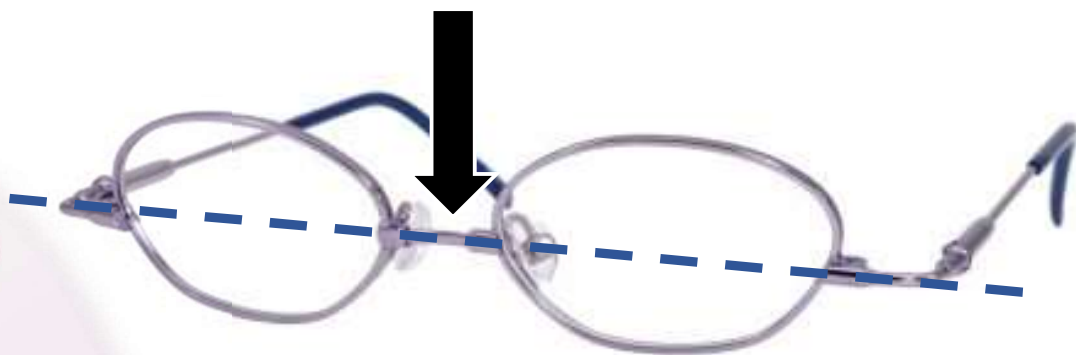

Erin's World Frames

By Specs4us

The Erin's World frame line, by Specs4us improves the sight and quality of life for individuals by providing a custom frame, fit for their unique needs!

Specially formatted to fit individuals with low bridges

Are you tired of glasses that are uncomfortable? Too big? Keep slipping?

Erin's World frames are custom designed with extra wide frame fronts, and a lowered bridge. Temples are either 180° spring hinges or TR90.