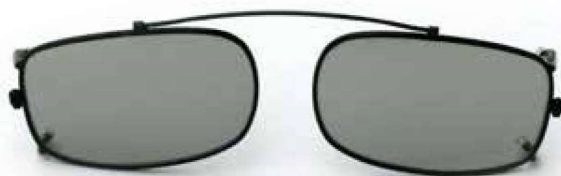

EW-14 180° Spring Hinge

Eye	Bridge	Temple
43	18	120
46	20	125
48	20	130

Available colors: Brown / Silver, Navy, Lilac, Light Green

EW-15 Flexi Plastic Temples

Eye	Bridge	Temple
46	20	125
48	20	130
54	22	135

Available colors: Black / Grey Matte, Navy / Blue Matte, Brown / Orange Matte, Red / Pink Matte *Not in 54*

EW-16 180° Spring Hinge

Eye	Bridge	Temple
43	17	120
46	20	125
48	20	130
51	20	130

Available colors: Black, Turquoise, Brown, Red

Sun Clips

Available in most models and sizes! For more information, please contact our office today.

3-D Clip Ons

Perfect for watching 3-D movies! Available in most models and sizes.

Brown Matte

Brown/Silver