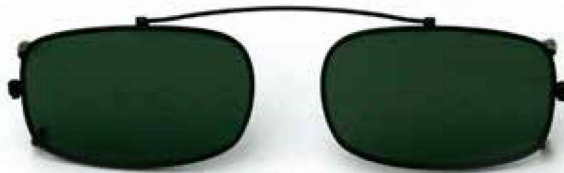

EW-14 180° Spring Hinge

Eye	Bridge	Temple
43	18	120
46	20	125
48	20	130

Available colors: Brown / Silver, Navy, Lilac, Light Green

EW-15 Flexi Plastic Temples

Eye	Bridge	Temple
46	20	125
48	20	130
54	22	135

Available colors: Black / Grey Matte, Navy / Blue Matte, Brown / Orange Matte, Red / Pink Matte *Not in 54*

EW-16 180° Spring Hinge

Eye	Bridge	Temple
43	17	120
46	20	125
48	20	130
51	20	130

Available colors: Black, Turquoise, Brown, Red

Sun Clips

Available in most models and sizes! For more information, please contact our office today.

3-D Clip Ons

Perfect for watching 3-D movies! Available in most models and sizes.

Brown Matte

Brown/Silver