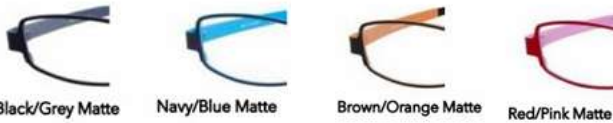

**EW-12 (Solid Bridge, Flexi Plastic Temples)**

46	18	120
48	18	125

**Dark Violet, Gunmetal, Brown, Wine**

**EW-13 (Solid Bridge, Flexi Plastic Temples)**

43	20	120
46	20	125
48	22	130
51	22	130

**Dark Green, Brown, Wine, Black**

**EW-14 (Memory Flex Bridge, Spring Hinge)**

43	18	120
46	20	125
48	20	130

Navy, Brown/Silver, Lilac, Light Green

**EW-15 (Solid Bridge, Flexi Plastic Temples)**

46	18	120
48	20	125

**NEW SIZE! 51 20 130**

Black/Grey Matte Navy/Blue Matte Brown/Orange Matte Red/Pink Matte

54	22	135
<b>NEW SIZE! 56</b>	<b>22</b>	<b>135</b>

Brown/Orange, Red/Pink, Black/Grey, Navy/Blue

**EW-16 (Solid Bridge, Spring Hinge)**

43	17	120
46	20	125
48	20	130
51	20	130